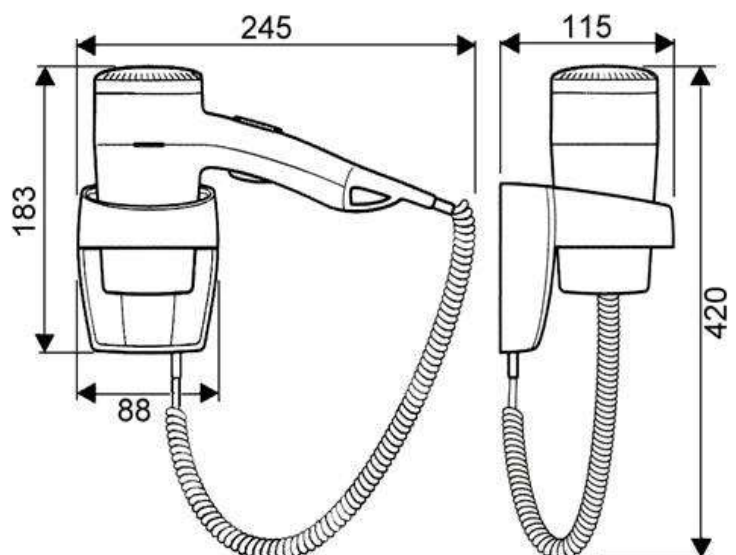

Order Code:

EPAVPW-3

(533.03 / 038A)

Premium 1200w super White / wall mounted

Features

- Safety Switch – press & hold to operate
- Ripple wire security heating element
- Eco-friendly
- Three air temperature setting
- Two air-flow setting
- Cool air setting
- 1200 watts
- 220 / 240v 50/60Hz
- Concentrator nozzles
- Wall holder with on/off safety switch

Packing Details

- Width – 23.5 cm
- Height – 18.5 cm
- Depth - 9 cm
- Weight - 0.63 kg

SWISS  **MADE**

The manufacturer reserve the right to change specifications without prior notice