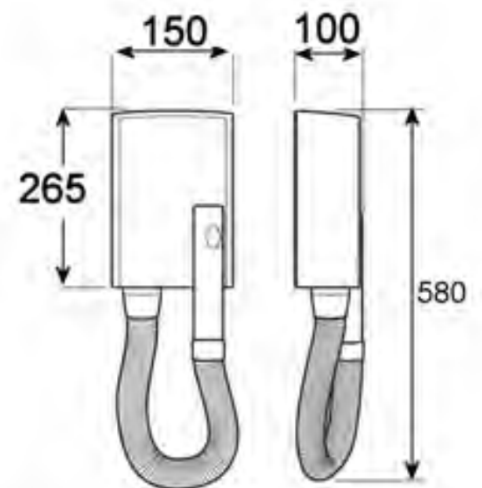

#### Eco-friendly

Automatic start when the handgrip is removed from its holder

Super safe / IP34 rating

8 min. automatic safety timer

Very easy installation

Cool touch

1200 watts

220 / 240v 50/60Hz

1.2 metre extendable hose

### Packing Details

Width – 16.5 cm

Height - 47 cm

Depth - 14 cm

Weight - 1.81 kg

Hotello replacement order code:

SPAHO1 – replacement hose – white

SPAHO2 – replacement hose - black