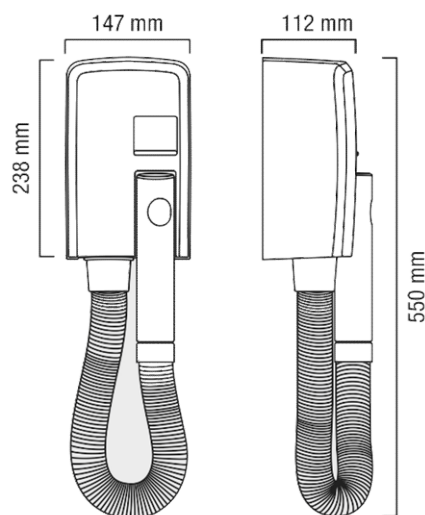

Order Codes:

**EPANB6-S - Hotello 1200w with shaver socket
(for hotel use)**

832.01/RT

**EPANB7-S – Hotello CLUB 1400w with shaver
socket**

(for private club / spa use etc.)

(832.02/RT)

Features

Shaver socket – 110-120v and 220-240v
Safety isolating transformer.
Extra long life AC motor on EPANB7-S
Automatic start when the handgrip is removed.
Super safe / IP34 rating
8 min. automatic safety timer
Very easy installation
Cool touch
1200w EPANB6-S & 1400w EPANB7-S
220 / 240v 50/60Hz
1.2 metre extendable hose

Packing Details

Width – 16.5 cm
Height - 47 cm
Depth - 14 cm
Weight – 2.2 kg

Hotello replacement order code:

SPAHO1 – replacement hose – white

SWISS  **MADE**

The manufacturer reserve the right to change specifications without prior notice