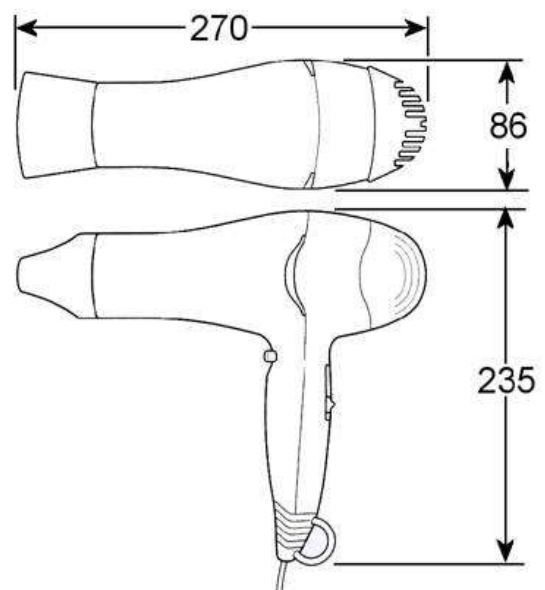

Order Code:

EPAVEB-1

(561.19/Black)

Valera Excel 1800w with wall bracket

Features

Latching switch (not auto off)

Eco-friendly

Three air temperature settings

Two air-flow settings

Cool button

1800 watts

220 / 240v 50/60Hz

Straight cable with fitted plug

Concentrator nozzle supplied

Packing Details

Width - 23.5 cm

Height – 24.5 cm

Depth – 10.5 cm

Weight - 0.77 kg

SWISS  **MADE**

The manufacturer reserve the right to change specifications without prior notice